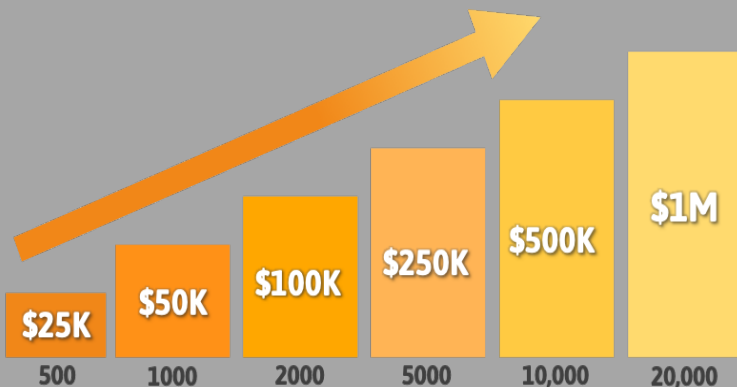

We add up ALL of these 10% commissions earned from EVERYONE within your ENTIRE 5 Tier Team and pay you a recurring 50% TEAM MATCHING Commission!

\$700 CAR BONUS

TIER 1

Personal Referrals: Personally refer and maintain 10 paid Member Platforms and/or Subscription Bundles.

TIERS 1 – 5

Total Team Referrals: Grow and maintain a total 5 tier team of 250 paid Member Platforms and/or Subscription Bundles.

\$700 Monthly

\$1M LIFESTYLE BONUS

TIER 1

Personal Referrals: Personally refer and maintain 20 paid Member Platforms and/or Subscription Bundles.

TIERS 1 – 5

Total Team Referrals: Grow and maintain a total 5 tier team of paid Member Platforms and/or Subscription Bundles. Total required team quantity is specified for each level of payout **below the bar graph on the left.**