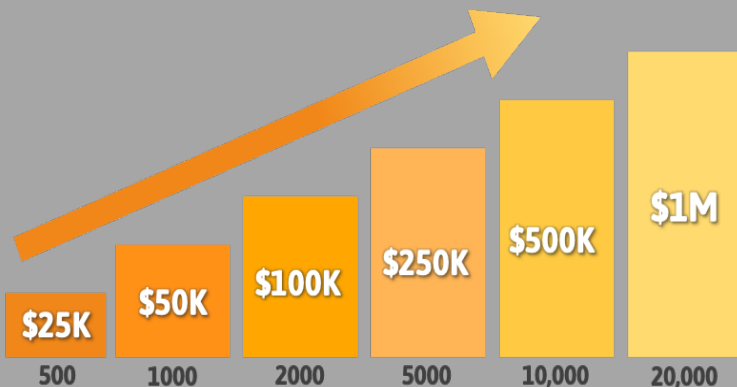

TEAM MATCHING

RECEIVE 50% RECURRING MATCHES

From Your Team's Earnings Of...

- **MEMBERSHIP BUNDLES** (Recurring)
- **MEMBER PLATFORMS** (Recurring)
- **RETAIL SALES**

We add up ALL of these 10% commissions earned from EVERYONE within your ENTIRE 5 Tier Team and pay you a recurring 50% TEAM MATCHING Commission!

\$700 CAR BONUS

TIER 1

Personal Sales: Personally sell and maintain 10 paid Member Platforms and/or Member Bundles which contain the Member Platform.

TIERS 1 – 5

Total Team Sales: You and your total 5 tier team sell and maintain a minimum of 250 paid Member Platforms and/or Member Bundles which contain the Member Platform.

\$700 Monthly

\$1M LIFESTYLE BONUS

TIER 1

Personal Sales: Personally sell and maintain 20 paid Member Platforms and/or Member Bundles which contain the Member Platform.

TIERS 1 – 5

Total Team Sales: You and your total 5 tier team sell and maintain a minimum amount of Member Platforms and/or Member Bundles which contain the Member Platform. Total required team quantity is specified for each level of payout **on the graph to the left**